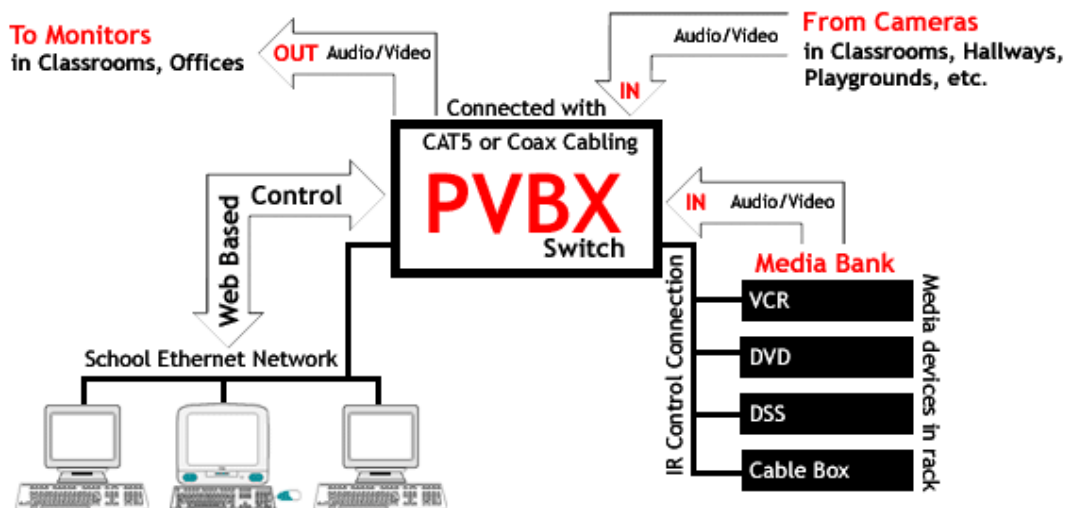

School Video System Almost Free!

Imagine a teacher being able to chat with the principal, watch children in the playground, or view and control a movie without leaving the classroom.

Well you don't have to imagine...

What you need is a PVBX

A PVBX or **P**riate **V**ideo **B**ranch **eX**change is video switch available with e-rate funds. The PVBX switch connects Cameras, DVDs, VCRs and Cable / Satellite boxes to TVs in Classrooms and Offices around the school.

All of this media infrastructure can be accessed and controlled by Web based software on any school PC. It's very simple and intuitive to use.

The switch has 32 inputs and outputs that can all be controlled and connected independently. PVBX switches can be ganged to build a huge array for a large Campus.

Security is built in, to limit who, how and when the switch can be controlled. The nine ways the switch can be used in a school environment are shown at the top of the page. Any or all of the modes can happen simultaneously.