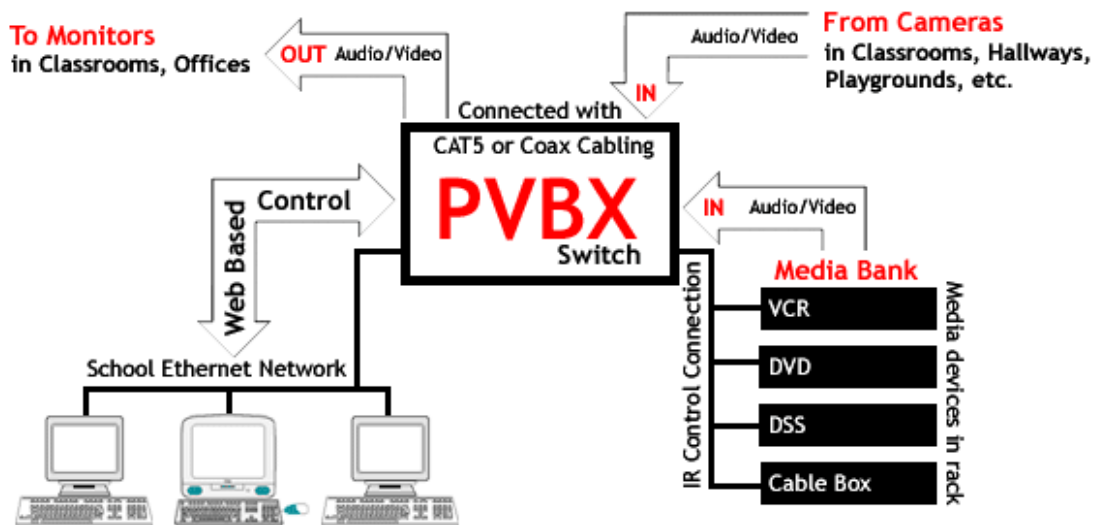

What you need is a PVBX

90% Off Sale ends in March*

A PVBX or **P**riate **V**ideo **B**ranch **eX**change is video switch available with e-rate funds. The PVBX switch connects Cameras, DVDs, VCRs and Cable / Satellite boxes to TVs in Classrooms and Offices around the school.

All of this media infrastructure can be accessed and controlled by Web based software on any school PC. It's very simple and intuitive to use.

The switch has between 32 and 128 inputs and outputs that can all be controlled and connected independently. PVBX switches can be ganged to build a huge array for a large Campus.

Security is built in, to limit who, how and when the switch can be controlled. The nine ways the switch can be used in a school environment are shown at the top of the page. Any or all of the modes can happen simultaneously.

* based on your e-rate funding eligibility and filing deadline.

The Ten Reasons You Need A Video PVBX System

One

Virtual Media Cart

Play and control tapes and or DVDs in a classroom with out a player, media or remote control.